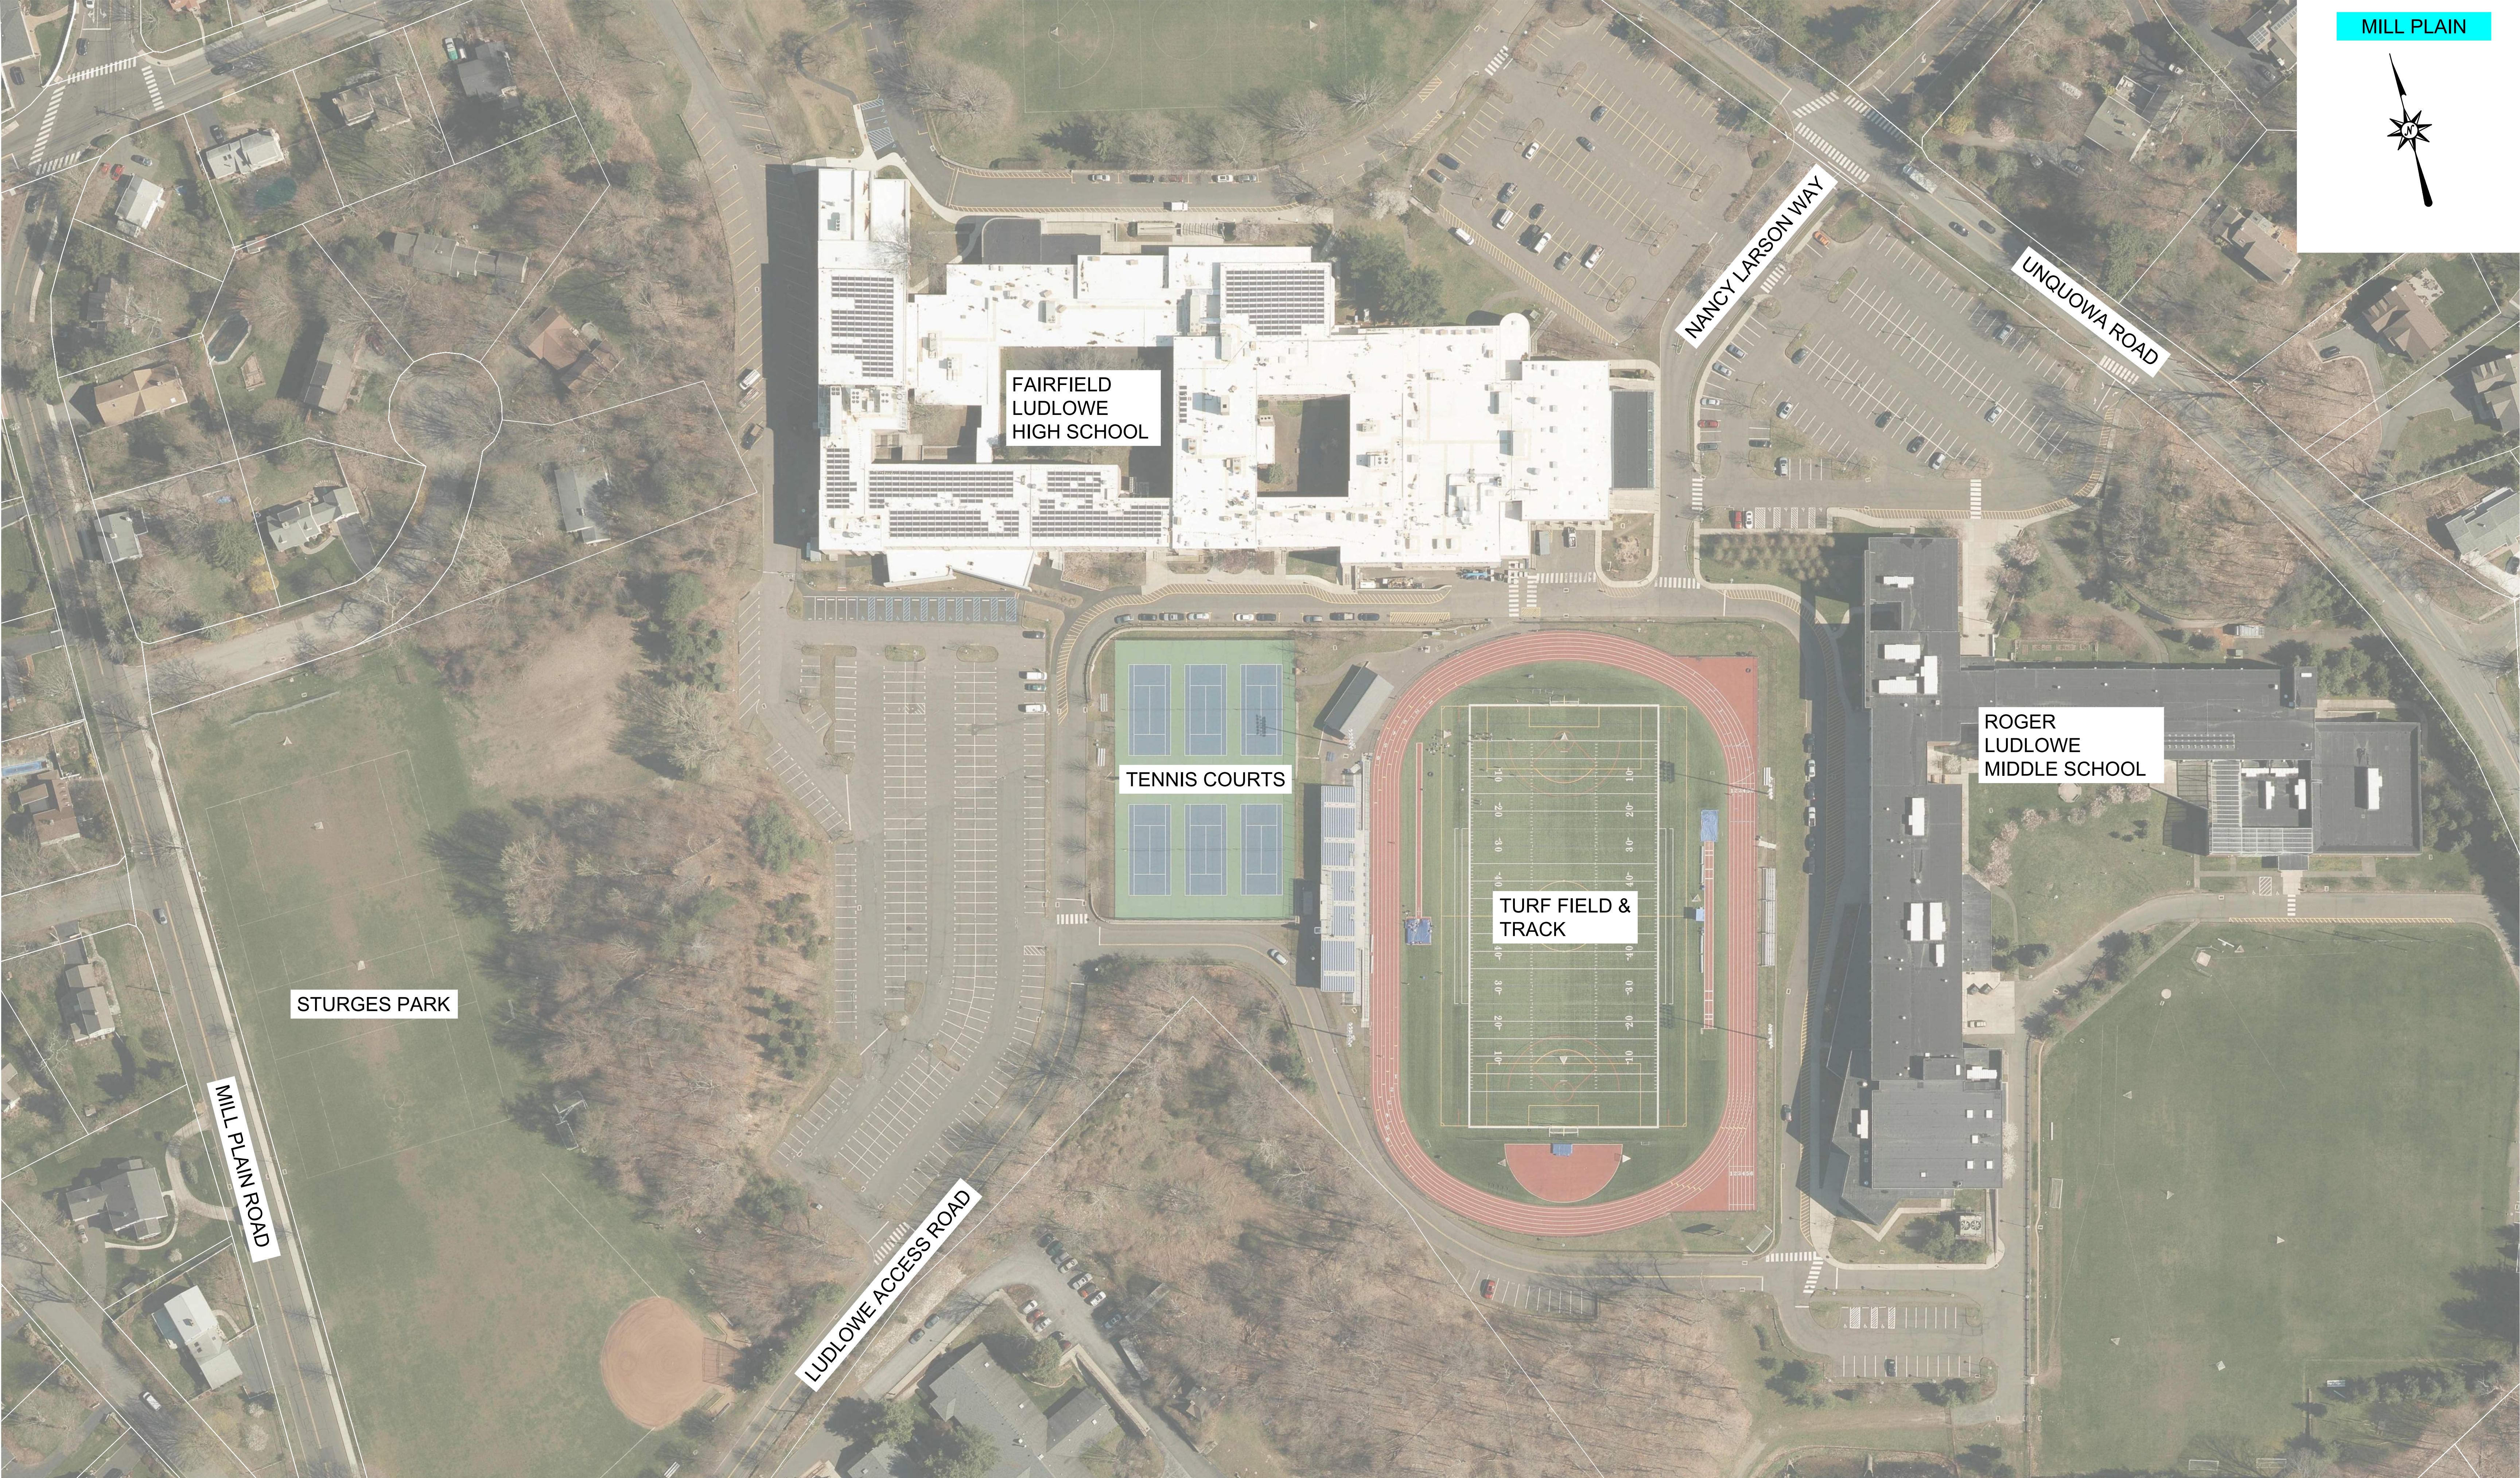

# **APPENDIX D**

Compiled Base Plans

TURNNEY ROAD

RIVERSIDE DRIVE

ASH CREEK  
OPEN SPACE

ASH CREEK OPEN SPACE, RIVERSIDE DRIVE TURNNEY RD  
EXISTING CONDITIONS PLAN

GRASS FIELD

BURR  
ELEMENTARY  
SCHOOL

OLD FARM ROAD

GREENLAWN DRIVE

MELVILLE DRIVE

GARDEN DRIVE

DREW PARK

FAIRFIELD HIGH SCHOOL TRACK

WARDE TERRACE

DREW PARK, 280 MELVILLE DRIVE  
EXISTING CONDITIONS PLAN

PARKING

TIMOTHY DWIGHT ELEMENTARY SCHOOL, 1680 REDDING ROAD  
EXISTING CONDITIONS PLAN

FAIRFIELD LUDLOWE HIGH SCHOOL, 785 UNQUOWA ROAD  
EXISTING CONDITIONS PLAN

TRACK  
TURF FIELD

THROWING  
AREA

SOFTBALL FIELD