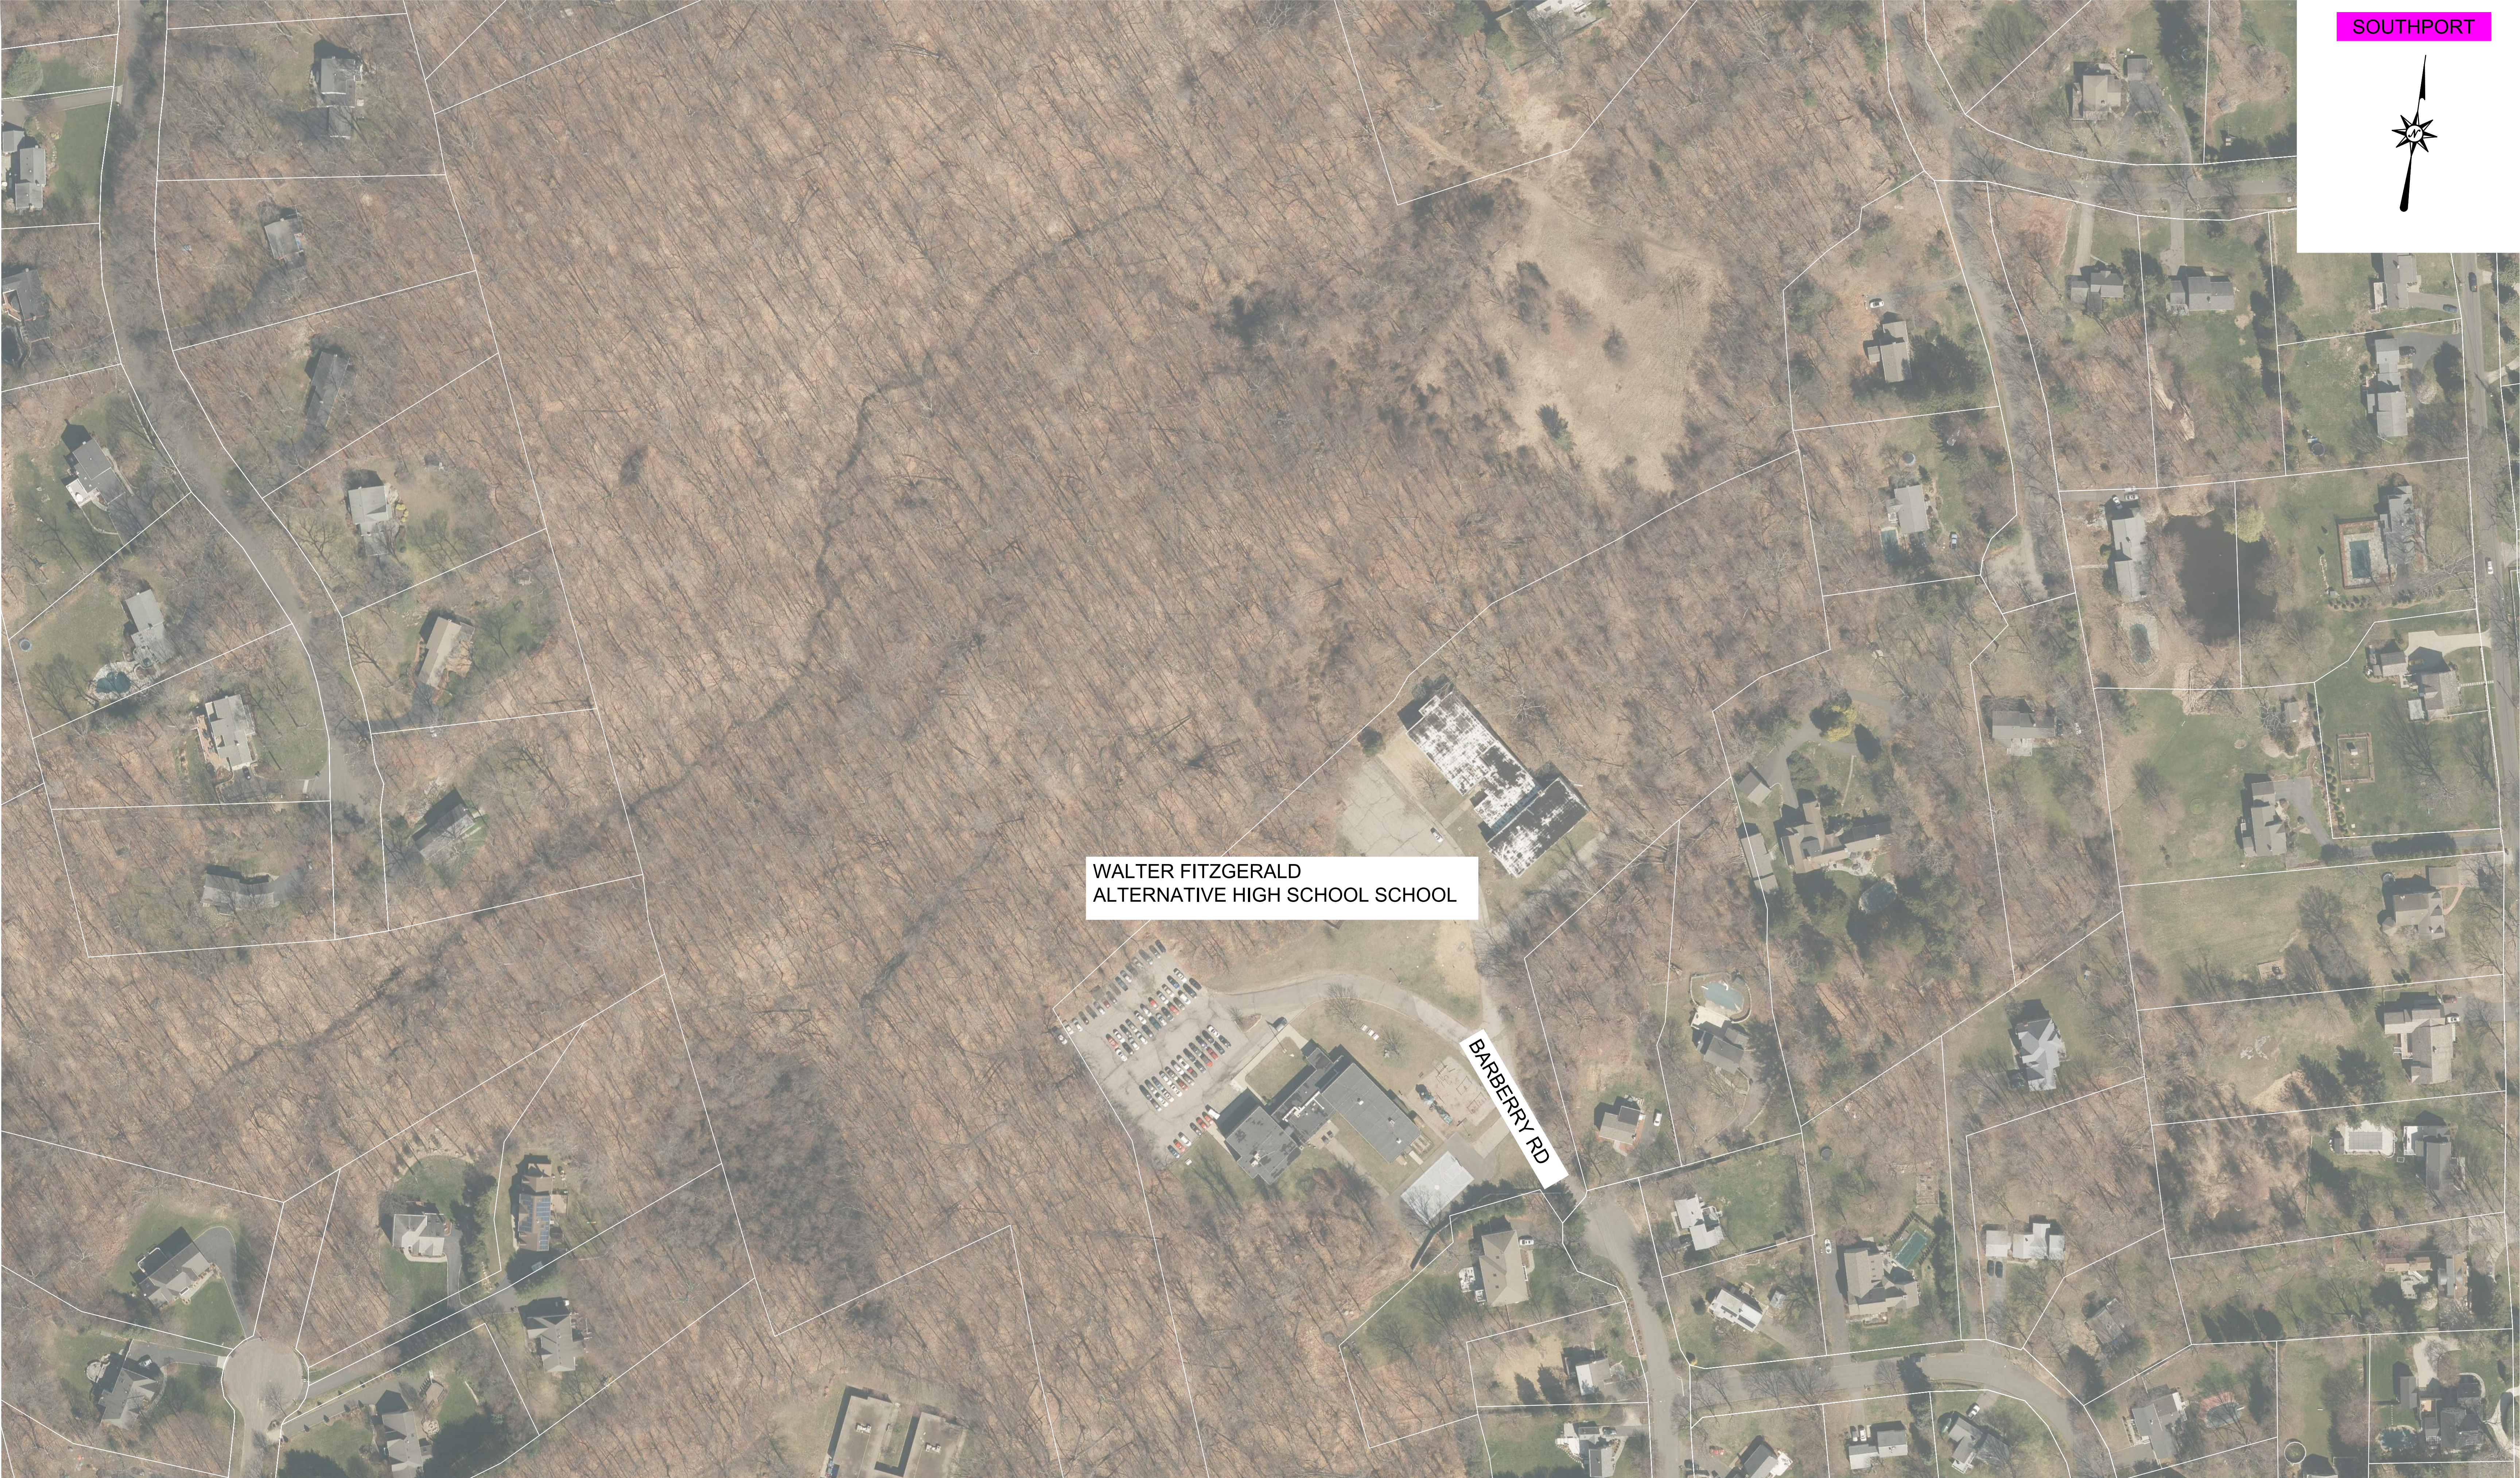

WALTER FITZGERALD
ALTERNATIVE HIGH SCHOOL SCHOOL

BARBERRY RD

WALTER FITZGERALD ALT. HS, 309 BARBERRY ROAD
EXISTING CONDITIONS PLAN